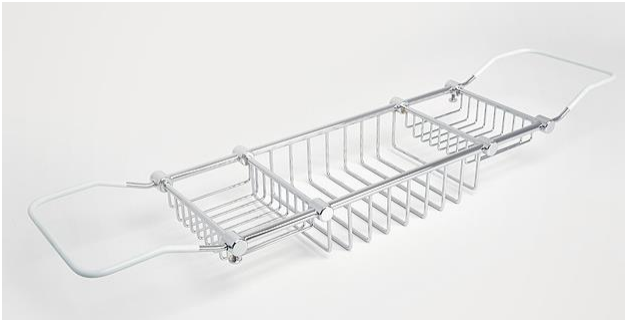

Bath Racks

Deluxe bath rack

This bath rack is extendible yet extra sturdy as the length of the rack can be fastened and secured. The ends of the bath rack have a special coating to protect the bath from scratches. Made of chrome plated brass.

Dimensions:
Length: 680 – 850mm
Width: 170mm

Code: 44044701
Price: R4 135

Perspex insert for Deluxe bath rack

Designed to fit the Deluxe bath rack. With holes to help prevent slipping and to allow water to pass.

Dimensions:
Length: 135mm
Width: 100mm
Depth: 30mm

Code: 47015001
Price: R 270

Freestanding soap dish

The dish has rubber feet to protect it from scratching any surfaces, as well as preventing the dish from sliding around. Designed to hold a bar of soap. Made of chrome plated brass.

This towel rail stand offers a beautiful storage solution for towels.

Dimensions:

Height: 830 mm

Width: 730 mm

Depth: 275 mm

Code: 41019900

Price: R20 835

Cape Town Showroom