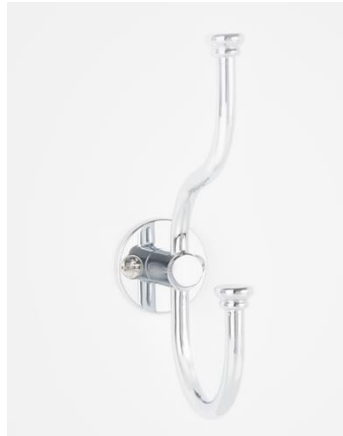

Code: 41014401
Price: R1 495

Toilet brush & holder

Wall mounted holder with toilet brush & ceramic bowl. The holder is made of chrome plated brass. Toilet brush with sliding.

Dimensions:
Toilet brush height: 370mm
Bowl diameter: 105mm
Chrome ring diameter: 110mm
Depth from the wall: 140mm

Dimensions:
Full length: 830mm
Projection: 70mm
Rod length: 800mm (16mm diameter)

Code: 41019201 (brackets, sold per pair)

Code: 41080001 (rod)

Price: R2 780

Double towel rail

Dimensions:
Full length: 830mm
Projection: 120mm
Rod length: 800mm (16mm diameter)

Code: 41019301 (brackets, sold per pair)

Code: 41080001 (rods x2)

Price: R4 625

Accessories

Single hook

Dimensions:
Height: 60mm
Projection: 80mm

Code: 41030001

Price: R 825

Double hook

Dimensions:
Height: 155mm
Projection: 90mm

Code: 41023201

Price: R 850

Grab rail

Very sturdy and strong grab bar. Can be installed vertically or horizontally. The back plates have a 55mm diameter and fastened using 3 screws.