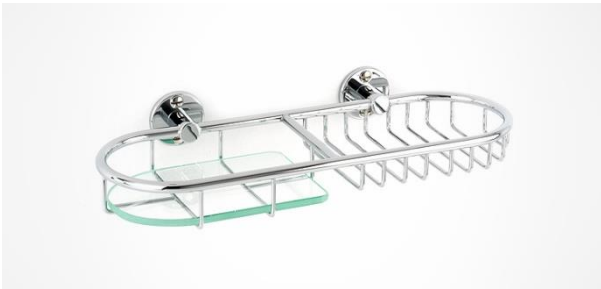

Dimensions:
Length: 135mm
Width: 100mm
Depth: 30mm

Code: 47015001
Price: R 270

Freestanding soap dish

The dish has rubber feet to protect it from scratching any surfaces, as well as preventing the dish from sliding around. Designed to hold a bar of soap. Made of chrome plated brass.

Dimensions:
Length: 120mm
Depth: 60mm
Height: 85mm

Code: 41017201
Price: R 895

Soap Holders & Baskets

The grid design allows for flow of water, eliminating scum build-up underneath the soap. All soap holders are made of brass and then chrome plated. They all require a wall mounted installation.

Dimensions:
Length: 310mm
Depth: 140mm
Height: 50mm

Code: 41017601
Price: R2 495

Soap & bottle basket

Dimensions:
Length: 310mm
Depth: 130mm

Code: 41018001
Price: R2 265

Glass Shelves

All wall mounted glass shelves are made of brass, chrome plated. The shelves are all wall mounted.

Code: 41026001
Price: R2 295

Glass shelf, 650mm

Dimensions:
Length: 650mm
Depth: 140mm

Code: 41026301
Price: R2 725

Corner Baskets

Ideal to be used in a shower as the corner basket design utilises less space. The grid design allows for flow of water, eliminating scum build-up underneath the soap. All baskets are made of brass and then chrome plated. All require a wall mounted installation.