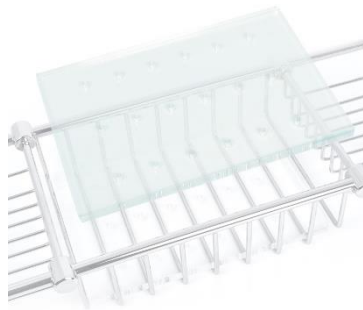

Bath Racks

Deluxe bath rack

This bath rack is extendible yet extra sturdy as the length of the rack can be fastened and secured. The ends of the bath rack have a special coating to protect the bath from scratches. Made of chrome plated brass.

Dimensions:
Length: 680 – 850mm
Width: 170mm

Code: 44044701
Price: R4 135

Perspex insert for Deluxe bath rack

Designed to fit the Deluxe bath rack. With holes to help prevent slipping and to allow water to pass.

Code: 47005201
Price: R1 125

Book rest

Designed to be positioned on a bath rack, this book rest is adjustable so that it can lean forwards or backwards, however is needed. Made of chrome plated brass.

Dimensions:
Width: 200mm
Height: 200mm

This towel rail stand offers a beautiful storage solution for towels.

Dimensions:

Height: 830 mm

Width: 730 mm

Depth: 275 mm

Code: 41019900

Price: R20 835

Cape Town Showroom