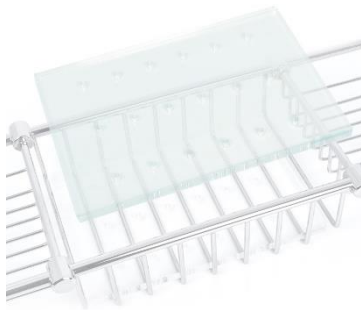

Bath Racks

Deluxe bath rack

This bath rack is extendible yet extra sturdy as the length of the rack can be fastened and secured. The ends of the bath rack have a special coating to protect the bath from scratches. Made of chrome plated brass.

Dimensions:
Length: 680 – 850mm
Width: 170mm

Code: 44044701
Price: R4 135

Perspex insert for Deluxe bath rack

Designed to fit the Deluxe bath rack. With holes to help prevent slipping and to allow water to pass.

Code: 47005201
Price: R1 125

Book rest

Designed to be positioned on a bath rack, this book rest is adjustable so that it can lean forwards or backwards, however is needed. Made of chrome plated brass.

Dimensions:
Width: 200mm
Height: 200mm

This towel rail stand offers a beautiful storage solution for towels.

Dimensions:

Height: 830 mm

Width: 730 mm

Depth: 275 mm

Code: 41019900

Price: R20 835

Cape Town Showroom