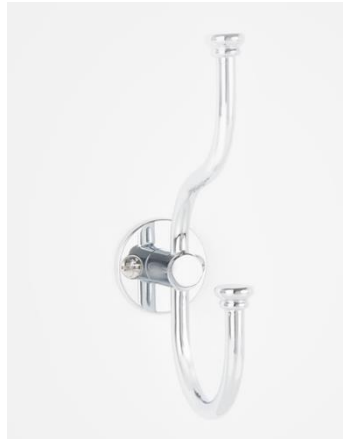

Code: 41014401
Price: R1 495

Toilet brush & holder

Wall mounted holder with toilet brush & ceramic bowl. The holder is made of chrome plated brass. Toilet brush with sliding.

Dimensions:
Toilet brush height: 370mm
Bowl diameter: 105mm
Chrome ring diameter: 110mm
Depth from the wall: 140mm

Code: 41019101 (brackets, sold per pair)

Code: 41080001 (rod)

Price: R3 010

Single towel rail

Dimensions:
Full length: 830mm
Projection: 70mm
Rod length: 800mm (16mm diameter)

Code: 41019201 (brackets, sold per pair)

Code: 41080001 (rod)

Price: R2 780

Double towel rail

Dimensions:
Full length: 830mm
Projection: 120mm
Rod length: 800mm (16mm diameter)

Code: 41019301 (brackets, sold per pair)

Code: 41080001 (rods x2)

Price: R4 625

Accessories

Single hook

Dimensions:
Height: 60mm
Projection: 80mm

Code: 41030001
Price: R 825

Double hook

Dimensions:
Height: 155mm
Projection: 90mm

Code: 41023201
Price: R 850

Grab rail