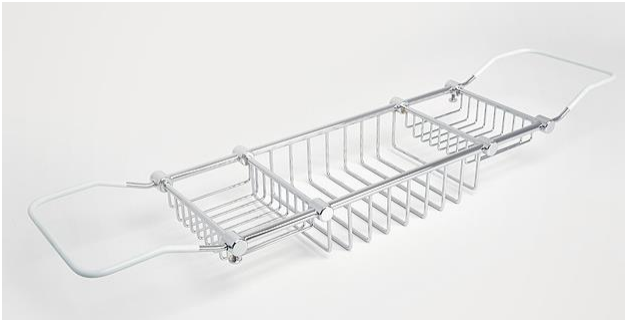

Bath Racks

Deluxe bath rack

This bath rack is extendible yet extra sturdy as the length of the rack can be fastened and secured. The ends of the bath rack have a special coating to protect the bath from scratches. Made of chrome plated brass.

Dimensions:
Length: 135mm
Width: 100mm
Depth: 30mm

Code: 47015001
Price: R 270

Freestanding soap dish

The dish has rubber feet to protect it from scratching any surfaces, as well as preventing the dish from sliding around. Designed to hold a bar of soap. Made of chrome plated brass.

Very sturdy and strong grab bar. Can be installed vertically or horizontally. The back plates have a 55mm diameter and fastened using 3 screws.

Dimensions:
Length: 285mm
Projection: 90mm
Diameter of bar: 32mm

This towel rail stand offers a beautiful storage solution for towels.

Dimensions:

Height: 830 mm

Width: 730 mm

Depth: 275 mm

Code: 41019900

Price: R20 835

Cape Town Showroom