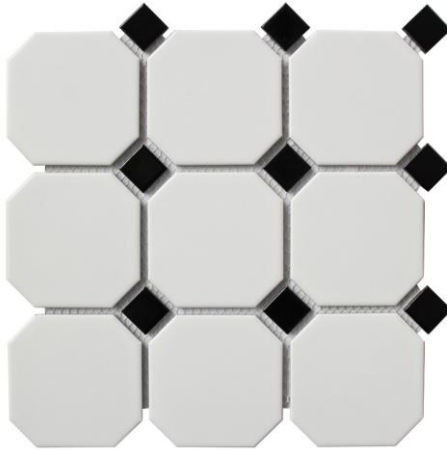

MOSAIC TILES

Large Octagonal White Mosaic Tiles **White with Black Insert**

Measurement per sheet: 300 x 300 mm
Individual tile sizes: 95 x 95 + 25 x 25 mm
Sheets per SQM: 11
Packed: Sold per sheet (11 sheets per box)

Price: R 115.00 per sheet (R 1 265.00 per m²)
Code: 63405300