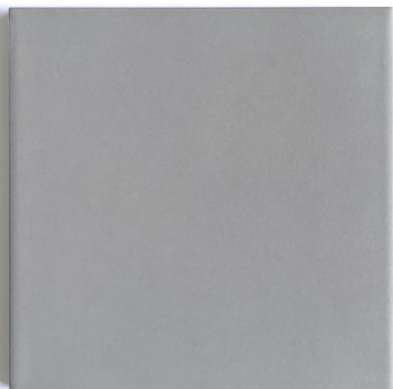

FLOOR TILES

Square Matte White Floor Tile

Measurement: 200 x 200 mm

Packed: Sold per box (25 tiles in a box. 1 box = 1m²)

This is a matte white square glazed ceramic tile. The perfect tile to achieve that classic checkerboard look. The matte finish provides enough friction for these tiles to be non-slip tiles and can be used in the bathroom.

Price: R 760.00 per box

Code: 63500600