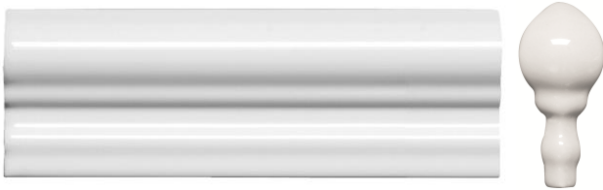

Dado 50 mm

Measurements: 50 x 150 mm

Price: R 50 p/tile
Code: 63200610

Exterior Corner Dado 50 mm

Measurements: 50 mm

Price: R 130 p/tile
Code: 63200620

White Listello (Used as a dado)

Measurements: 17 x 150 mm
6.5 tiles per linear metre

Price: R 45 p/tile
Code: 63200450