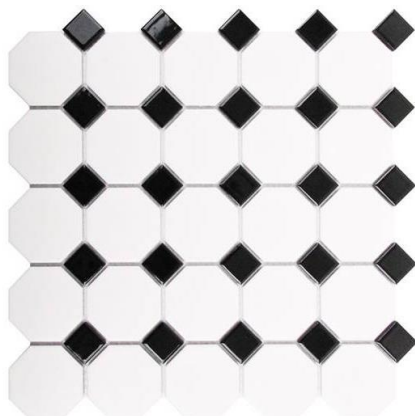

MOSAIC TILES

Octagonal White Mosaic Floor Tiles

Measurement: 296 x 296 mm per sheet
Packed: Sold per sheet (11 sheets in a m²)

This is a semi-gloss glazed ceramic tile. We love the use of white in bathrooms, in all its tones and textures, and these tiles are perfect for this. It can be used in the shower as the small shapes and the grouting between the tiles provide sufficient friction.

Price: R 120.00 per sheet (R 1 320.00 per m²)
Code: 63410100

Octagonal White Mosaic Floor Tiles with Black Insert

Measurement: 296 x 296 mm per sheet
Packed: Sold per sheet (11 sheets in a m²)

This is a semi-gloss glazed ceramic tile. We love the use of white in bathrooms, in all its tones and textures, and these tiles are perfect for this. The black inserts add a touch of retro to these classic tiles. It can be used in the shower as the small shapes and the grouting between the tiles provide sufficient friction.