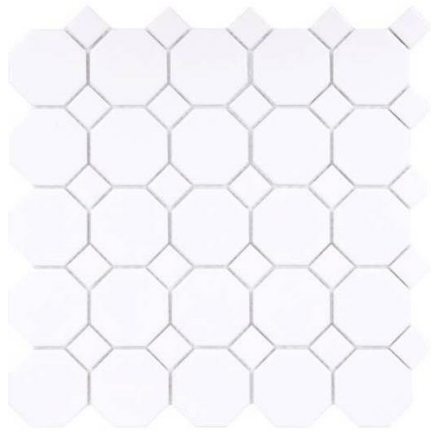

MOSAIC TILES

Octagonal White Mosaic Floor Tiles

Measurement: 296 x 296 mm per sheet
Packed: Sold per sheet (11 sheets in a m²)

This is a semi-gloss glazed ceramic tile. We love the use of white in bathrooms, in all its tones and textures, and these tiles are perfect for this. It can be used in the shower as the small shapes and the grouting between the tiles provide sufficient friction.