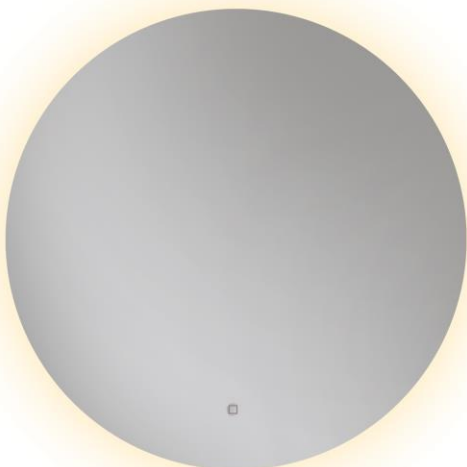

Illuminated Mirror