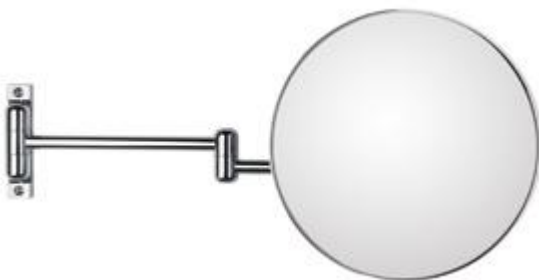

Double Arm Extendable Mirror

Mirror: 3 x magnification only.

Single sided mirror with magnification only.

Lenses are made in the EU, making them of superb quality and free of distortions.

Made from chrome plated brass and ABS.

Dimensions:

Diameter of mirror: 230mm

Projection: 460mm

Code: 55382003

Price: R6 100