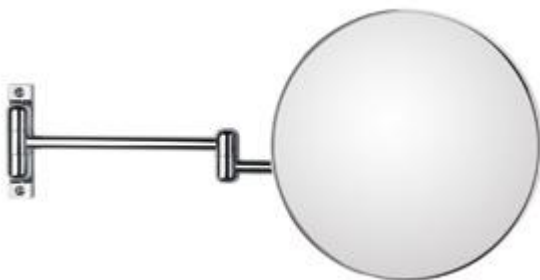

Double Arm Extendable Mirror

Mirror: 3 x magnification only.

Single sided mirror with magnification only.

Lenses are made in the EU, making them of superb quality and free of distortions.

Made from chrome plated brass and ABS.

Dimensions:

Diameter of mirror: 230mm

Projection: 460mm

Code: 55382003

Price: R6 100