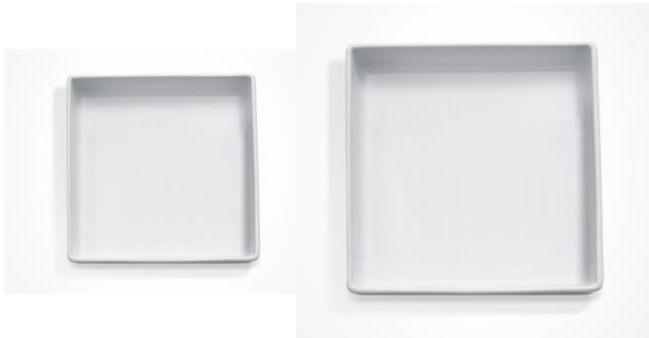

Vanity Accessories

Discreet luxury and enduring quality are intrinsic to the Décor Walther brand. The highest quality materials, practical details and well thought-out functions combine with modern and timeless designs to guarantee a long life.

Porcelain Square Trays, Décor Walther

These ceramic trays are available in 2 sizes – medium and large.

Medium

Sides: 110 x 110mm

Height: 25mm

Code: 42000933

Price: R 385

Large

Sides: 150 x 150mm

Height: 25mm

Code: 42000932

Price: R 625 **WSL**