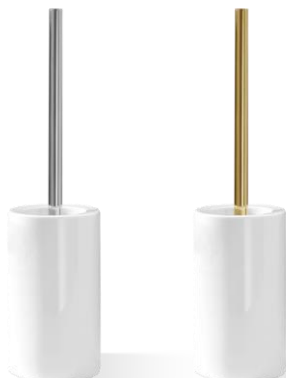

Dimensions:  
Height: 410mm  
Diameter: 80mm

**Freestanding**  
**Code: 41901080**  
**Price: R2 200**

**Wall mounted**  
**Code: 41901008**  
**Price: R2 450**

## **Ceramic Toilet Brush & Chrome Handle, Stilhaus**

Dimensions:  
Height: 400mm  
Diameter: 130mm

**Code: 41912080**  
**Price: R2 025**

## **Ceramic Toilet Brush & Wooden Handle, Stilhaus**

Dimensions:  
Height: 350mm  
Diameter: 120mm

**Code: 41948500**  
**Price: R2 100**

## **Porcelain toilet brush freestanding**

Dimensions:  
Height: 460mm  
Diameter: 110mm

**Chrome handle**  
**Code: 42004300**  
**Price: R2 345**

**Gold handle**  
**Code: 42004350**  
**Price: R2 675**