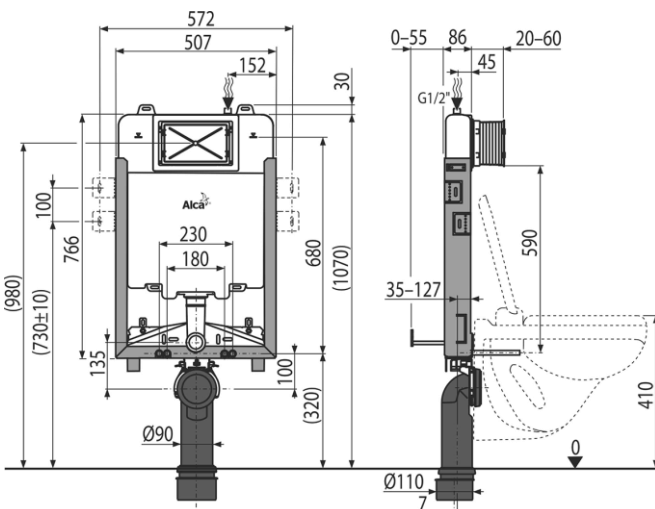

Dimensions:

Width: 514mm

Depth: of cistern 170mm

Height: 314mm

6 or 4 litre flush

Code: 12660000

Price: R3 400

Alca Cisterns & Actuator Plates

Dimensions:

Width: 504mm

Mounting height: 1070mm

Installation depth: 84mm

Volume: 9 litres

Code: 22551112

Price: R3 025

Wall-hung Concealed Cistern

Dimensions:

Width: 507mm

Mounting height: 1070mm

Installation depth: 86mm

Volume: 3-6 litres

Code: 22551115

Price: R4 615

Alca Cisterns & Actuator Plates

Dimensions:

Length: 247mm

Height: 165mm

Code: 22555700

Price: R1 325

Rectangular Chrome Actuator Plate

Dimensions:

Length: 247mm