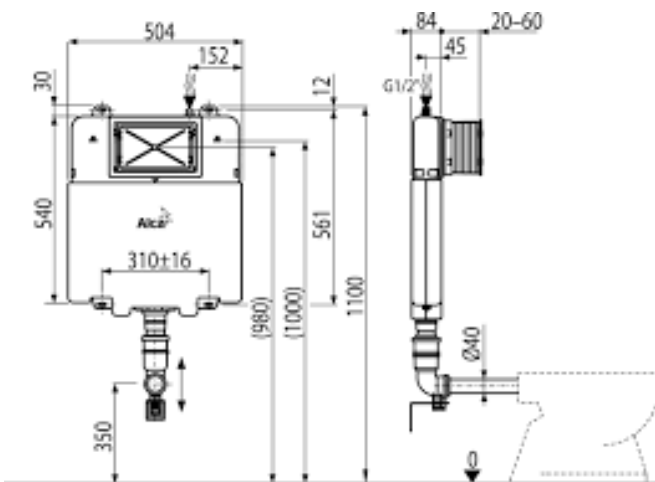

Dimensions:

Width: 514mm

Depth: of cistern 170mm

Height: 314mm

6 or 4 litre flush

Code: 12660000

Price: R3 400

Alca Cisterns & Actuator Plates

Lead Time: 4 – 6 weeks.

Below a window installation

Window height must be a minimum of 1200mm for the cistern to fit underneath.

Aged Brass + R1 845

Gloss Gold + R1 845

Satin Gold + R1 845

Back-to-Wall Concealed Cistern

Dimensions:

Width: 504mm

Mounting height: 1070mm

Installation depth: 84mm

Volume: 9 litres

Code: 22551112

Price: R3 025

Wall-hung Concealed Cistern

Dimensions:

Width: 507mm

Mounting height: 1070mm

Installation depth: 86mm

Volume: 3-6 litres

Code: 22551115

Price: R4 615

Alca Cisterns & Actuator Plates