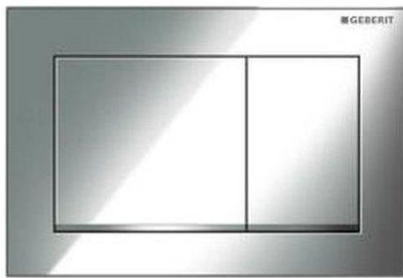

Geberit Cisterns & Actuator Plates

Omega Cistern and Actuator Plates

Omega white & bright chrome actuator plate

Omega black & bright chrome actuator plate

Omega bright chrome & matte chrome actuator plate

Cistern options

Perfect for those with height restrictions, the Omega cistern is available in 2 height sizes, 820mm and 980mm, and is suitable for a wall-hung or back-to-wall toilet pan.

Dimensions:

Width: 120mm