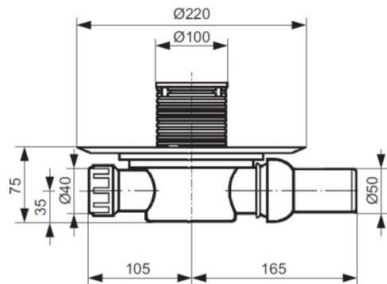

Viega Square Shower Waste

Supplied standard with a stainless steel 100x100mm grate however selected powder-coated finishes are available at an additional cost. Every shower waste has a hair catcher and odour-trap. To assist with installation, each shower waste has a tiling plate and a swivel trap. It has a horizontal drain socket with ball joint and an extra inlet for the connection of an additional drain pipe. This waste is intended for a domestic household and has a flow rate of 36 litres per minute.