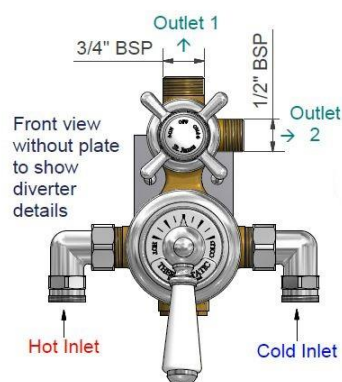

Concealed thermostatic shower mixer & diverter

Shower plumbing to be concealed within the wall. With an engraved concealing plate, top cross handle and bottom lever. This shower mixer has a 2-way diverter where the top cross handle selects the desired water outlet and the bottom lever controls the temperature. An extension kit is available should it be required (21107701).

Dimensions:

Inlets: 15mm

Inlet centres: 150mm

Concealed Depth: 64 – 70mm

Plate height & width: 230mm x 170mm

Code: 21117601

Price: R26 500