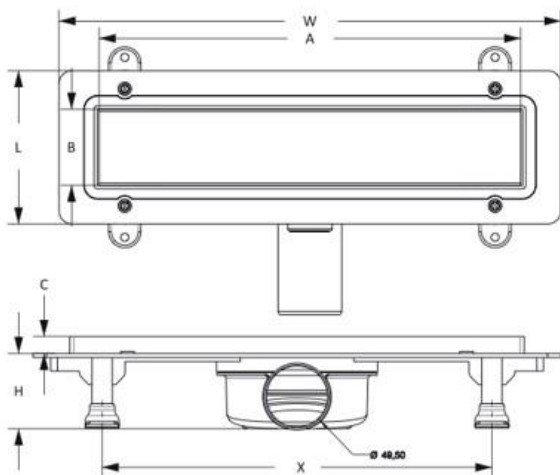

Maxiflow Shower Channels

Available in 3 different lengths: 330mm, 600mm and 800mm.

Supplied standard with a stainless steel channel however selected powder-coated finishes are available at an additional cost. Every shower channel has a hair catcher and odour-trap. To assist with installation, each shower channel is supplied with waterproofing tape, adjustable feet and a 360-degree swivel trap. Drainage capacity has a flow rate of 32 litres per minute.