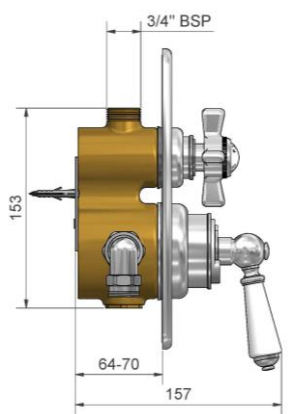

St James Concealed Thermostatic Shower Mixers

Thermostatic shower valves enable greater control of the temperature ensuring a constant and safe water temperature, preventing scalding. This is particularly useful for those with solar geysers that reach very high temperatures, for the elderly and young children.

Features:

The temperature control is factory set to a maximum of 45°C

Thermostatic shower mixers have quarter-turn ceramic disk operation

All shower mixers are to be used with a balanced water pressure between 100 – 400 Kpa

The elegant white levers & indices are made of the highest quality porcelain

Concealed thermostatic shower mixer

Shower plumbing to be concealed within the wall. With an engraved concealing plate, top cross handle and bottom lever. An extension kit is available at an additional cost if required.

Dimensions:

Inlets: 15mm

Inlet centres: 150mm

Concealed Depth: 64 – 70mm

Plate height & width: 230mm x 170mm

Thermostatic mixer

Code: 21007602

Price: R22 000

Extension kit

Code: 21107701

Price: R5 200