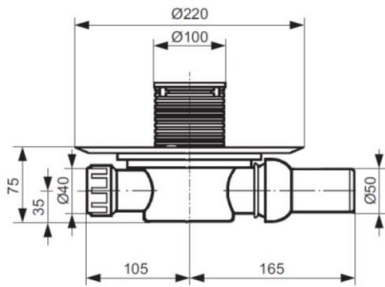

Shower plumbing to be visible against the wall.

Exposed shower body with a top cross handle and bottom lever.

Requires an adaptor to connect to the riser pipe.

Dimensions:

Inlets: 15mm

Outlet: 22mm

Inlet centres: 150mm

Code: 21089301

Price: R 550

Square shower waste & trap

Supplied with stainless steel plate.

Dimensions:

Shower plate: 100 x 100mm

Code: 22032301

Price: R 395

Viega Square Shower Waste

Supplied standard with a stainless steel 100x100mm grate however selected powder-coated finishes are available at an additional cost. Every shower waste has a hair catcher and odour-trap. To assist with installation, each shower waste has a tiling plate and a swivel trap. It has a horizontal drain socket with ball joint and an extra inlet for the connection of an additional drain pipe. This waste is intended for a domestic household and has a flow rate of 36 litres per minute.