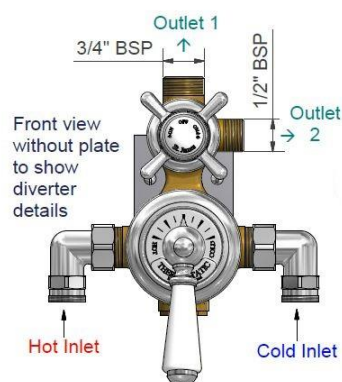

Concealed thermostatic shower mixer & diverter

Shower plumbing to be concealed within the wall. With an engraved concealing plate, top cross handle and bottom lever. This shower mixer has a 2-way diverter where the top cross handle selects the desired water outlet and the bottom lever controls the temperature. An extension kit is available should it be required (21107701).

Dimensions:

Inlets: 15mm

Inlet centres: 150mm

Concealed Depth: 64 – 70mm

Plate height & width: 230mm x 170mm

Code: 21117601

Price: R30 300