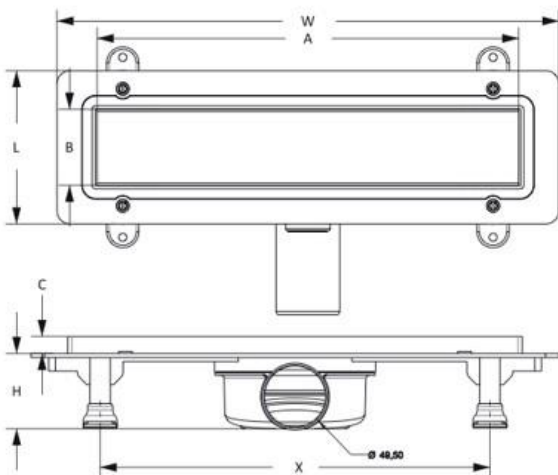

Maxiflow Shower Channels

Available in 3 different lengths: 330mm, 600mm and 800mm.

Supplied standard with a stainless steel channel however selected powder-coated finishes are available at an additional cost. Every shower channel has a hair catcher and odour-trap. To assist with installation, each shower channel is supplied with waterproofing tape, adjustable feet and a 360-degree swivel trap. Drainage capacity has a flow rate of 32 litres per minute.