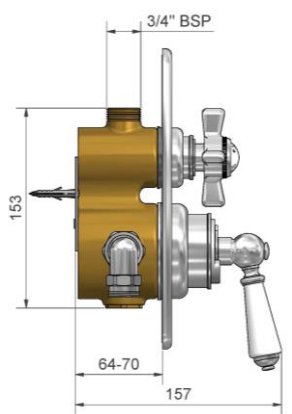

St James Concealed Thermostatic Shower Mixers

Thermostatic shower valves enable greater control of the temperature ensuring a constant and safe water temperature, preventing scalding. This is particularly useful for those with solar geysers that reach very high temperatures, for the elderly and young children.

Features:

The temperature control is factory set to a maximum of 45°C

Thermostatic shower mixers have quarter-turn ceramic disk operation

All shower mixers are to be used with a balanced water pressure between 100 – 400 Kpa

The elegant white levers & indices are made of the highest quality porcelain

Concealed thermostatic shower mixer

Shower plumbing to be concealed within the wall. With an engraved concealing plate, top cross handle and bottom lever. An extension kit is available at an additional cost if required.

Dimensions:

Inlets: 15mm

Inlet centres: 150mm

Concealed Depth: 64 – 70mm

Plate height & width: 230mm x 170mm

Thermostatic mixer

Code: 21007602

Price: R25 300

Extension kit

Code: 21107701

Price: R5 200