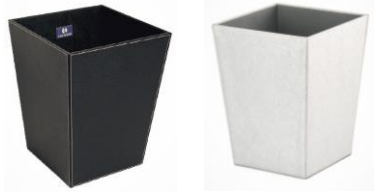

Leather Collection

Featuring a collection of waste bins in two different shades of leather, this sophisticated collection is made of synthetic leather and boasts soft round edges.

Waste Bin, Leather

With internal removable plastic lining for ease of cleaning.

Dimensions:
Diameter: 230mm
Height: 280mm

Black
Code: 55240301
Price: R1 600

While stocks last

Waste Bin, Leather

With internal removable plastic lining for ease of cleaning.

Dimensions:
Diameter: 230mm
Height: 280mm

Brown
Code: 55240300
Price: R1 600

While stocks last

Serene Collection

Featuring a collection of waste bins and laundry baskets in various colours, this sophisticated collection is made of synthetic leather and complementary to any setting.

Waste Bins

Dimensions:
Height: 300mm
Width: 230mm
Length: 230mm

Cream	Chrome	Black
55250300	55250301	55260300
Price: R1 200	Price: R1 200	Price: R1 200

Laundry Baskets

With removable laundry bag inside.

Dimensions:
Height: 600mm
Width: 300mm
Length: 480mm