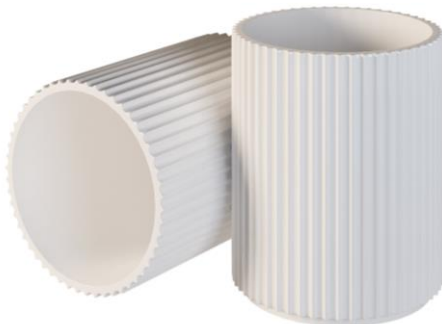

Belle Collection

No detail is too small in this curated collection, as evidenced by the bin. Elevating the mundane to the extraordinary, the Belle bin is not just a utilitarian necessity but a design statement.