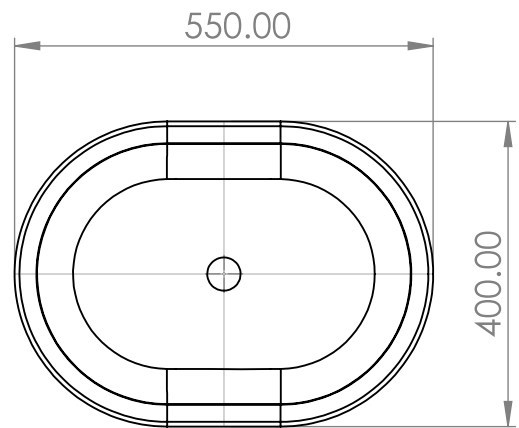

VICTORIAN BATHROOMS

— Est. 1989 —

PARISIAN BASIN

18900900

Cape Town Showroom & Warehouse

18 Marine Drive, Cnr Hermes Str, Paarden Eiland | T +27 (0) 21 418 0855 C+27 (0) 76 374 1274
Postal - PO Box 23770, Claremont, 7735, South Africa