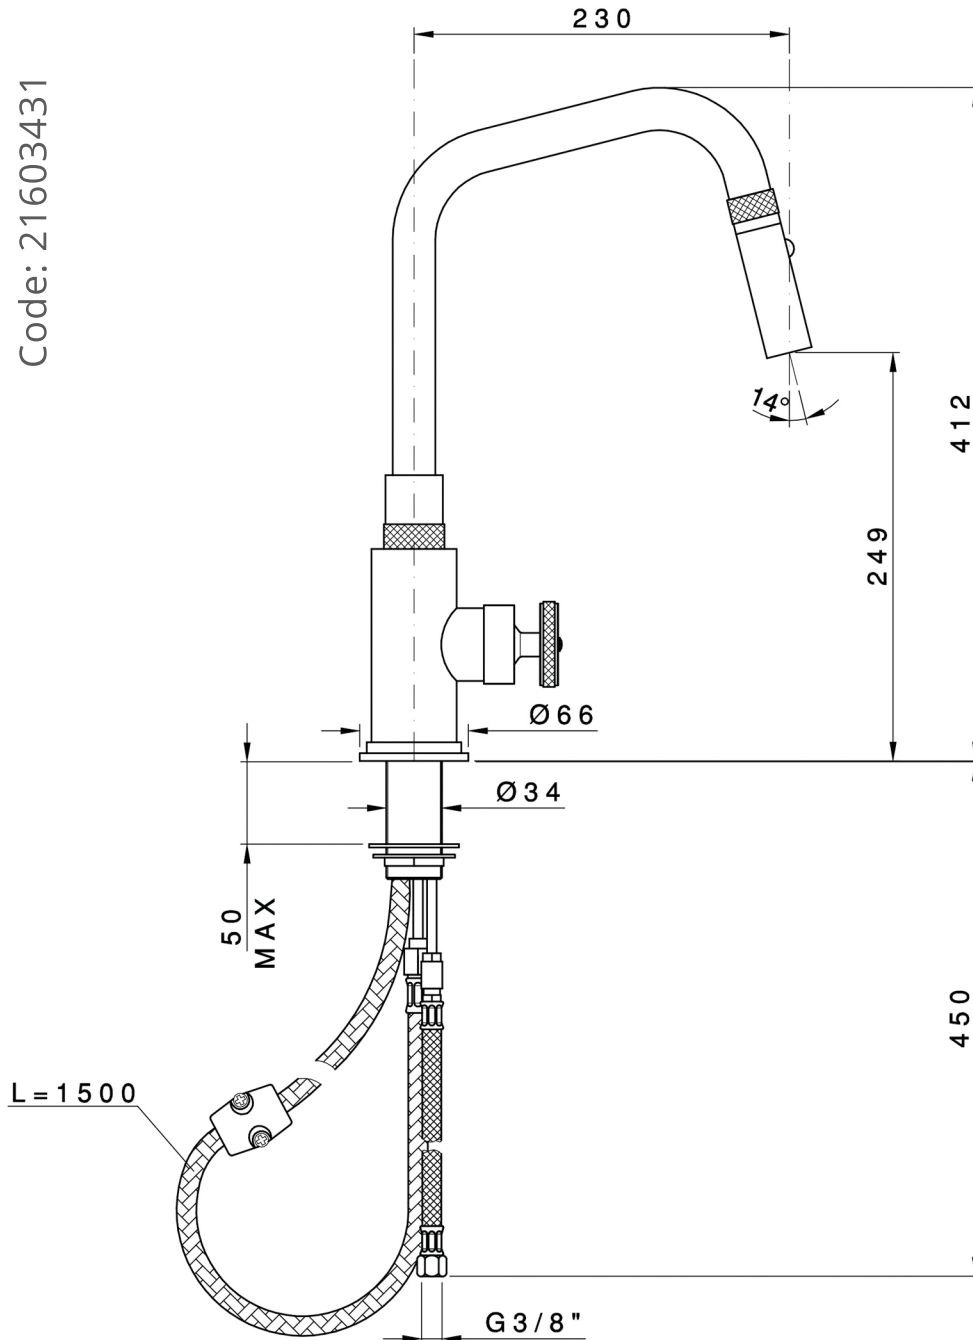

VICTORIAN BATHROOMS

Aldo Pull Down Sink Mixer 1TH

Code: 21603431

Cape Town, Paarden Eiland 18 Marine Drive
Cnr Hermes Street, Paarden Eiland, Cape Town
Tel 021 418-0855

Johannesburg Shop 56, Hyde Park Corner
Middle Mall (parking level 4), Craighall, Johannesburg
Tel 011 325-5503