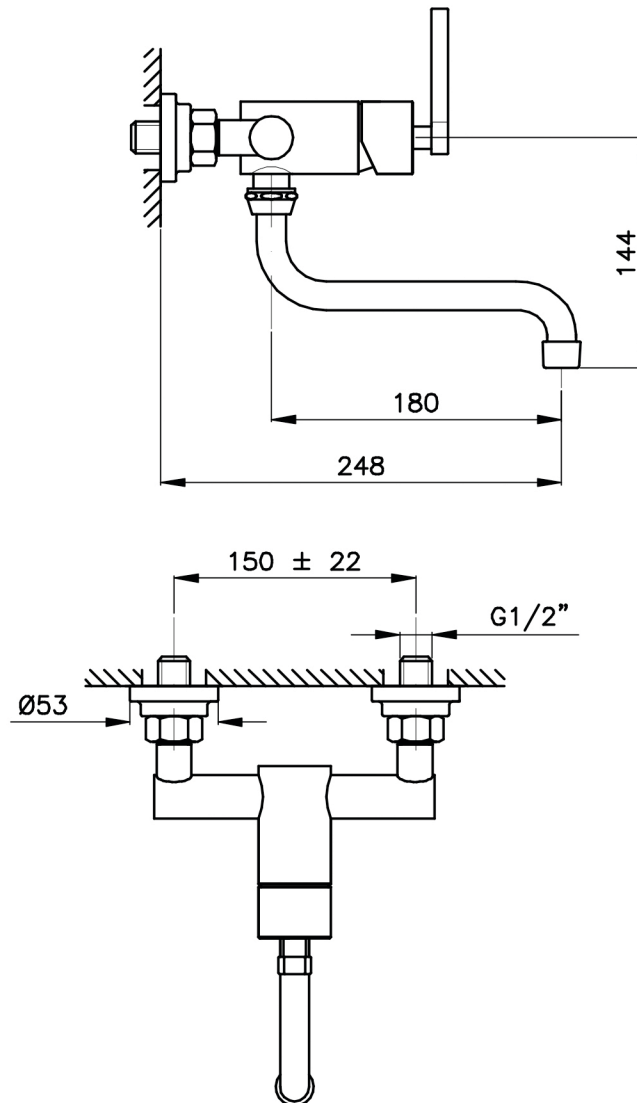

VICTORIAN BATHROOMS

Aldo Bridge Sink Mixer with Lever Wall Mounted

Code: 21603704

Cape Town, Paarden Eiland 18 Marine Drive
Cnr Hermes Street, Paarden Eiland, Cape Town
Tel 021 418-0855

Johannesburg Shop 56, Hyde Park Corner
Middle Mall (parking level 4), Craighall, Johannesburg
Tel 011 325-5503