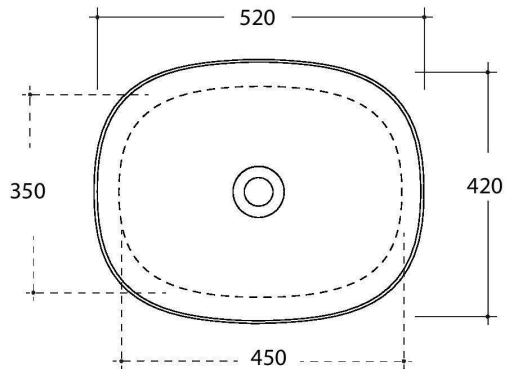

PADDLE BASIN SPECIFICATIONS

EXCLUSIVE TO VICTORIAN BATHROOMS

Please avoid any aggressive or abrasive products when cleaning, and only use warm water, a cloth and soap.

VICTORIAN BATHROOMS

Cape Town Showroom & Warehouse
18 Marine Drive, Cnr Hermes Street, Paarden Eiland
021 418 0855

Johannesburg Showroom
Hyde Park Corner, Middle Mall, Craighall
011 325 5503

victorianbathrooms.co.za