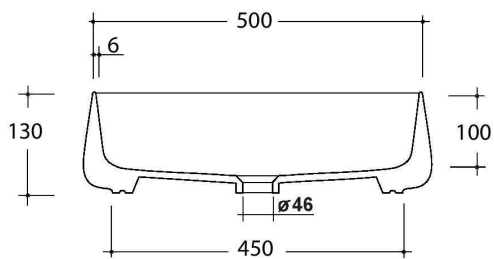

PADDLE BASIN SPECIFICATIONS

EXCLUSIVE TO VICTORIAN BATHROOMS

Please avoid any aggressive or abrasive products when cleaning, and only use warm water, a cloth and soap.

VICTORIAN BATHROOMS

Cape Town Showroom & Warehouse
18 Marine Drive, Cnr Hermes Street, Paarden Eiland
021 418 0855

Johannesburg Showroom
Hyde Park Corner, Middle Mall, Craighall
011 325 5503

victorianbathrooms.co.za