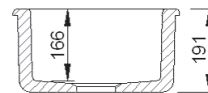

Dimensions: 381 x 381 x 191mm

Weight: 16.00 kg

Product Code: SBEL381WH White

SBEL381PN Biscuit

To purchase this sink please visit www.shawsofdarwen.com

Shaws of Darwen

Waterside, Darwen, Lancashire, England BB3 3NX Tel: +44 (0)844 840 4529 Fax: +44 (0)1254 873462