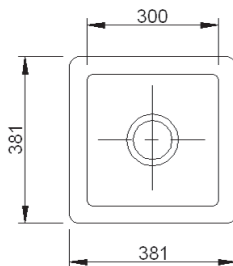

The Belthorn kitchen sink has no overflow and has a central 3½ inch waste outlet to accommodate a basket strainer or waste disposer. This sink comes in White or Biscuit and can either be inset into a worktop or set as an undermount.

Dimensions: 381 x 381 x 191mm

Weight: 16.00 kg

Product Code: SBEL381WH White

SBEL381PN Biscuit

To purchase this sink please visit www.shawsofdarwen.com

Shaws of Darwen

Waterside, Darwen, Lancashire, England BB3 3NX Tel: +44 (0)844 840 4529 Fax: +44 (0)1254 873462