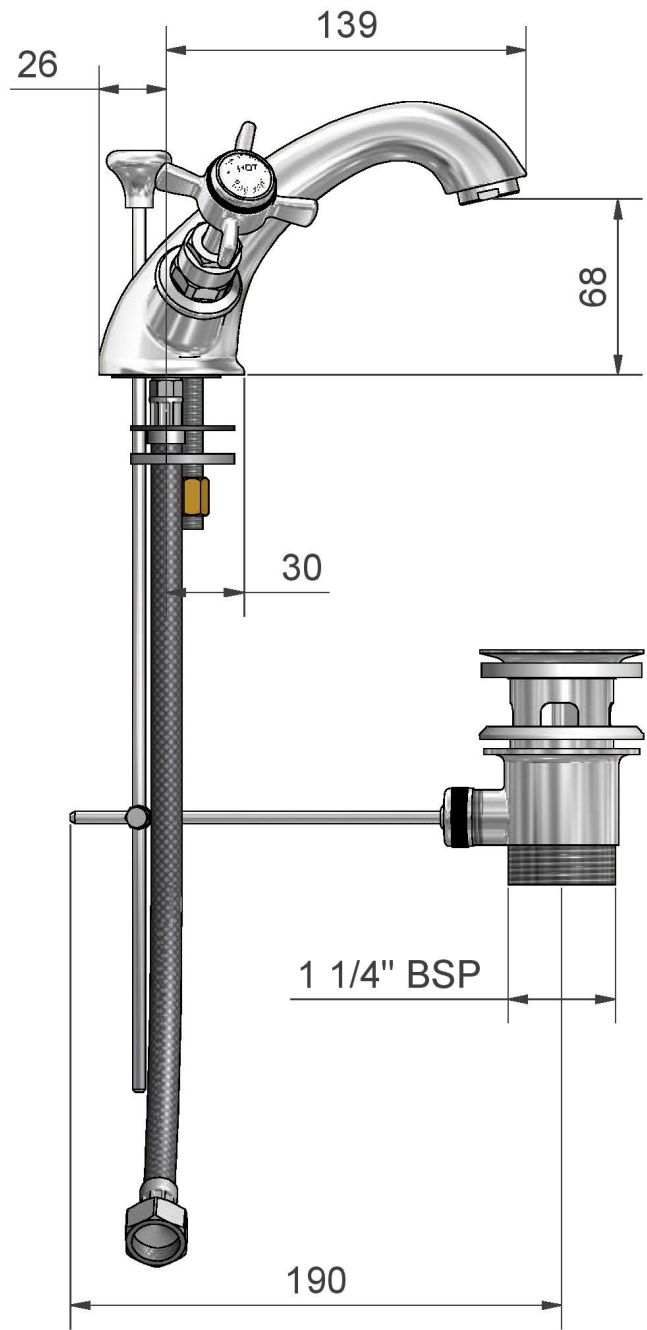

Range : St. James

Description : Mono Basin Mixer

Date : May 2015

Unless otherwise stated, all dimensions shown in "mm".

1/2" BSP FEM