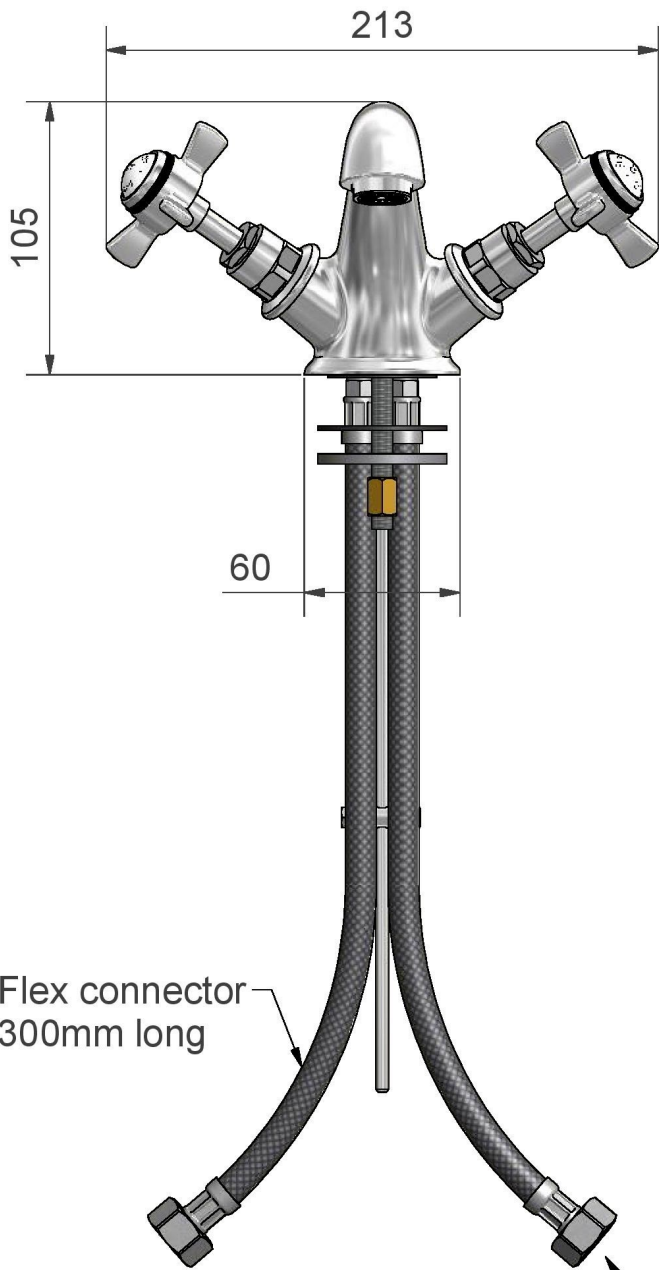

Range : St. James

Description : Mono Basin Mixer

Date : May 2015

Unless otherwise stated, all dimensions shown in "mm".

1/2" BSP FEM